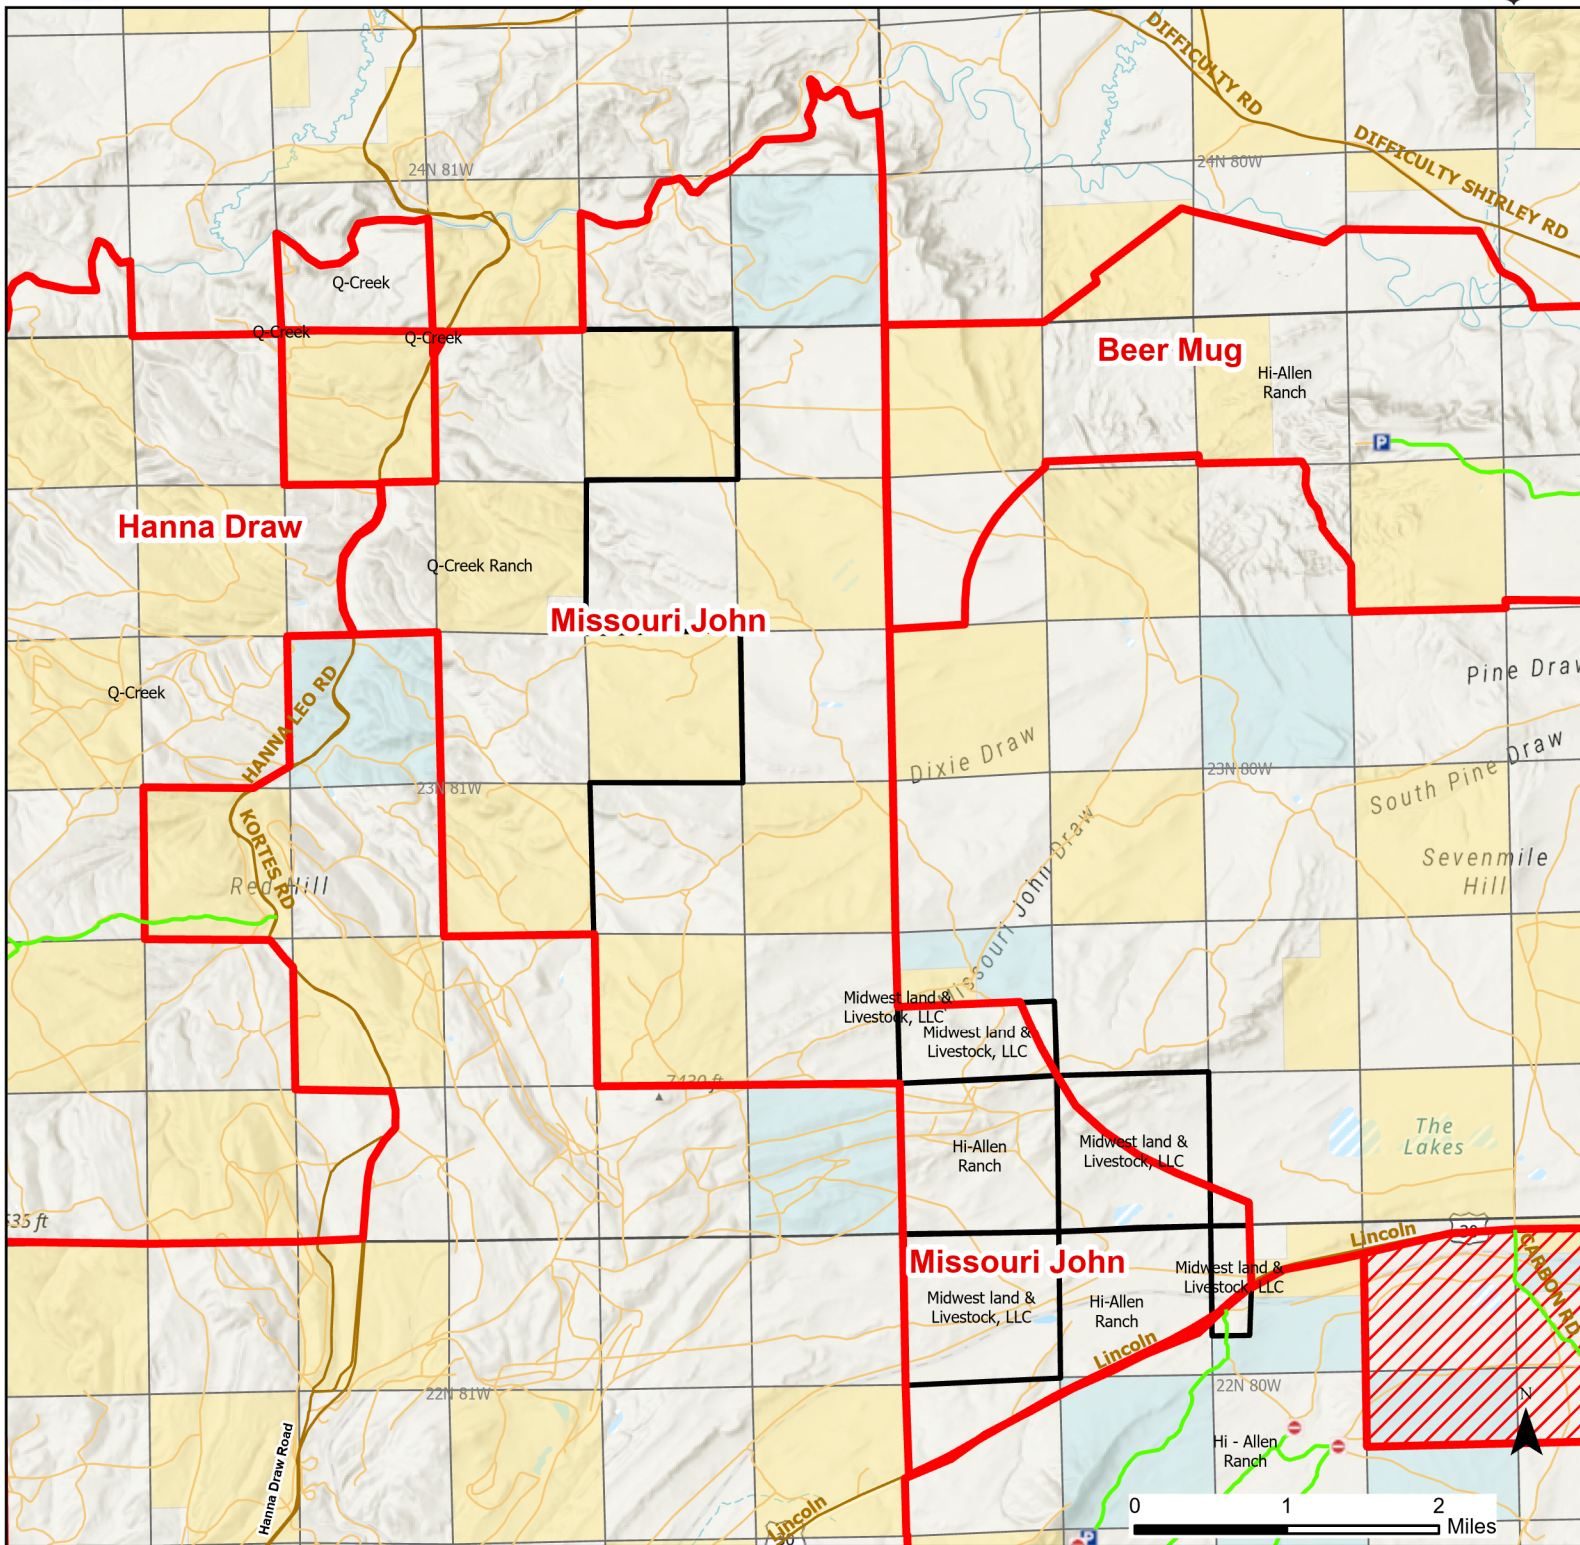

Missouri John Hunter Management Area

2023 Hunt Season

Parking	Closed Road	Boundary	Limited Range Weapons and Archery	State
Coupon Box	Roads	County Boundaries	Archery Only	DOD
Road Closed	HMA Ownership	Other	CLOSED	BLM
Open Road	Special Conditions Apply			Wyoming Game & Fish Dept.
				Forest Service
				Private

Species allowed to hunt: Antelope

See Ranch Rules for More Information and Restrictions

Hunter Management Area rules apply only to those lands enrolled in the HMA.

This map is for visual use, assistance and general location only, does not represent a survey, and is not to be used for legal conveyance. Hunt Area boundaries are approximate, consult Game and Fish Hunting Regulations for descriptions and restrictions. Access to these private lands for any commercial activity must be gained by contacting the individual landowner(s) directly.